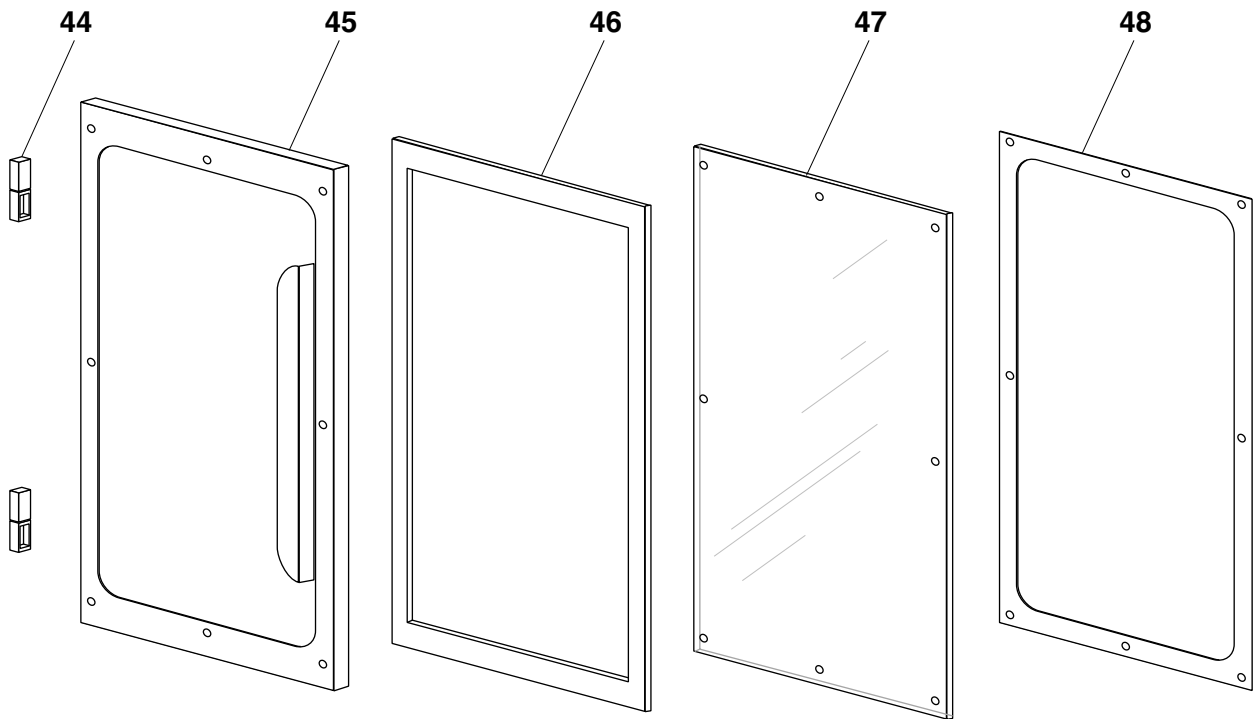

POWER HEAD EXPLODED VIEW

300NDNL Power Head Exploded View

DOOR COMPONENTS

ITEM	PART NO.	DESCRIPTION	QTY
44	90485	Lift Off Hinge – CT Style Male & Female as Set	2
45	19240-1 10170-1 1-175-1	200CT Outside Door Skin 300CT Outside Door Skin 700CT Outside Door Skin	1
46	19240-4 90259 90258	200CT Door Gasket 300CT Door Gasket 700CT Door Gasket	1
47	19240-3 90392 90393	200CT Door Glass 300CT Door Glass 700CT Door Glass	1
48	19240-2 10170-2 10175-2	200CT Inside Door Skin 300CT Inside Door Skin 700CT Inside Door Skin	1