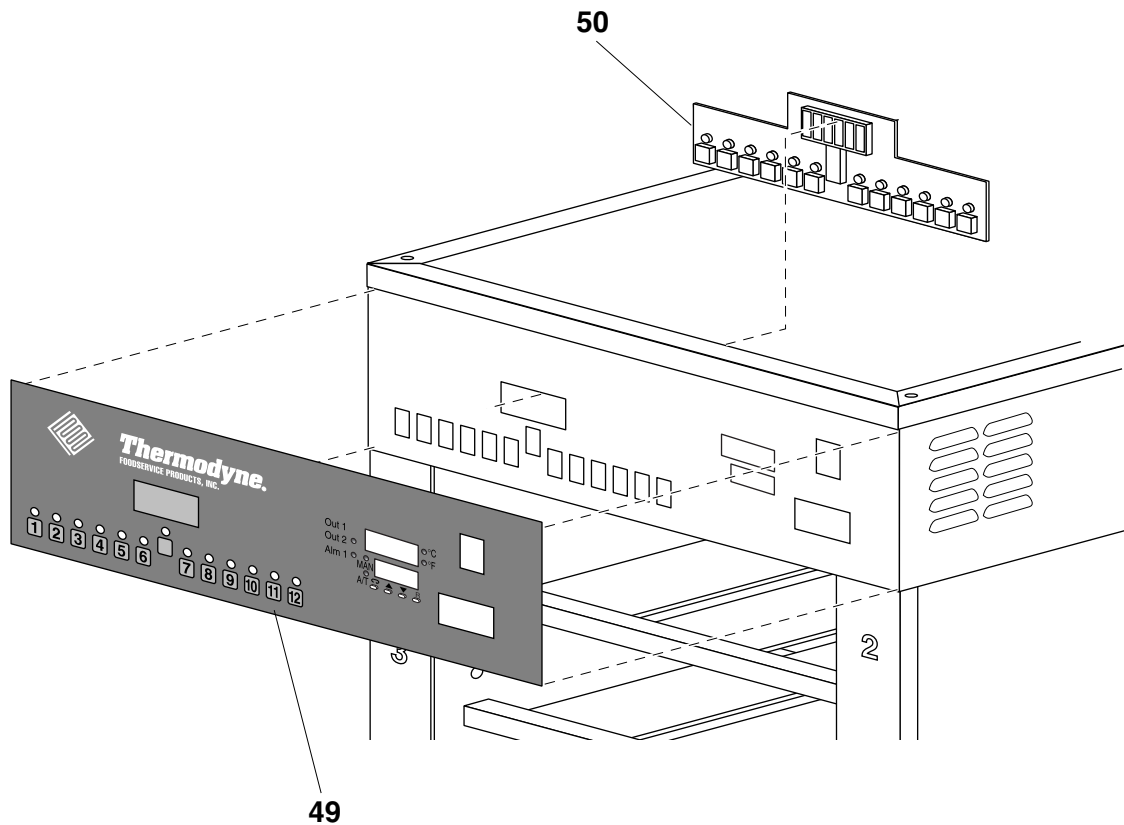

300NDNL – 12-BUTTON CONTROL COMPONENTS

ITEM	PART NO.	DESCRIPTION	QTY
49	90607	12 Button Overlay	1
	90606	Standard NDNL Overlay	
	90603	8 Button Timer Overlay	
50	91198	12 Button Timer (Set)	1
	91199	4x2 (8 Screen Display) Fast Timer (Set)	1
	91201	3x2 (6 Screen Display) Fast Timer (Set)	1

300NDNL 12-Button Control Components