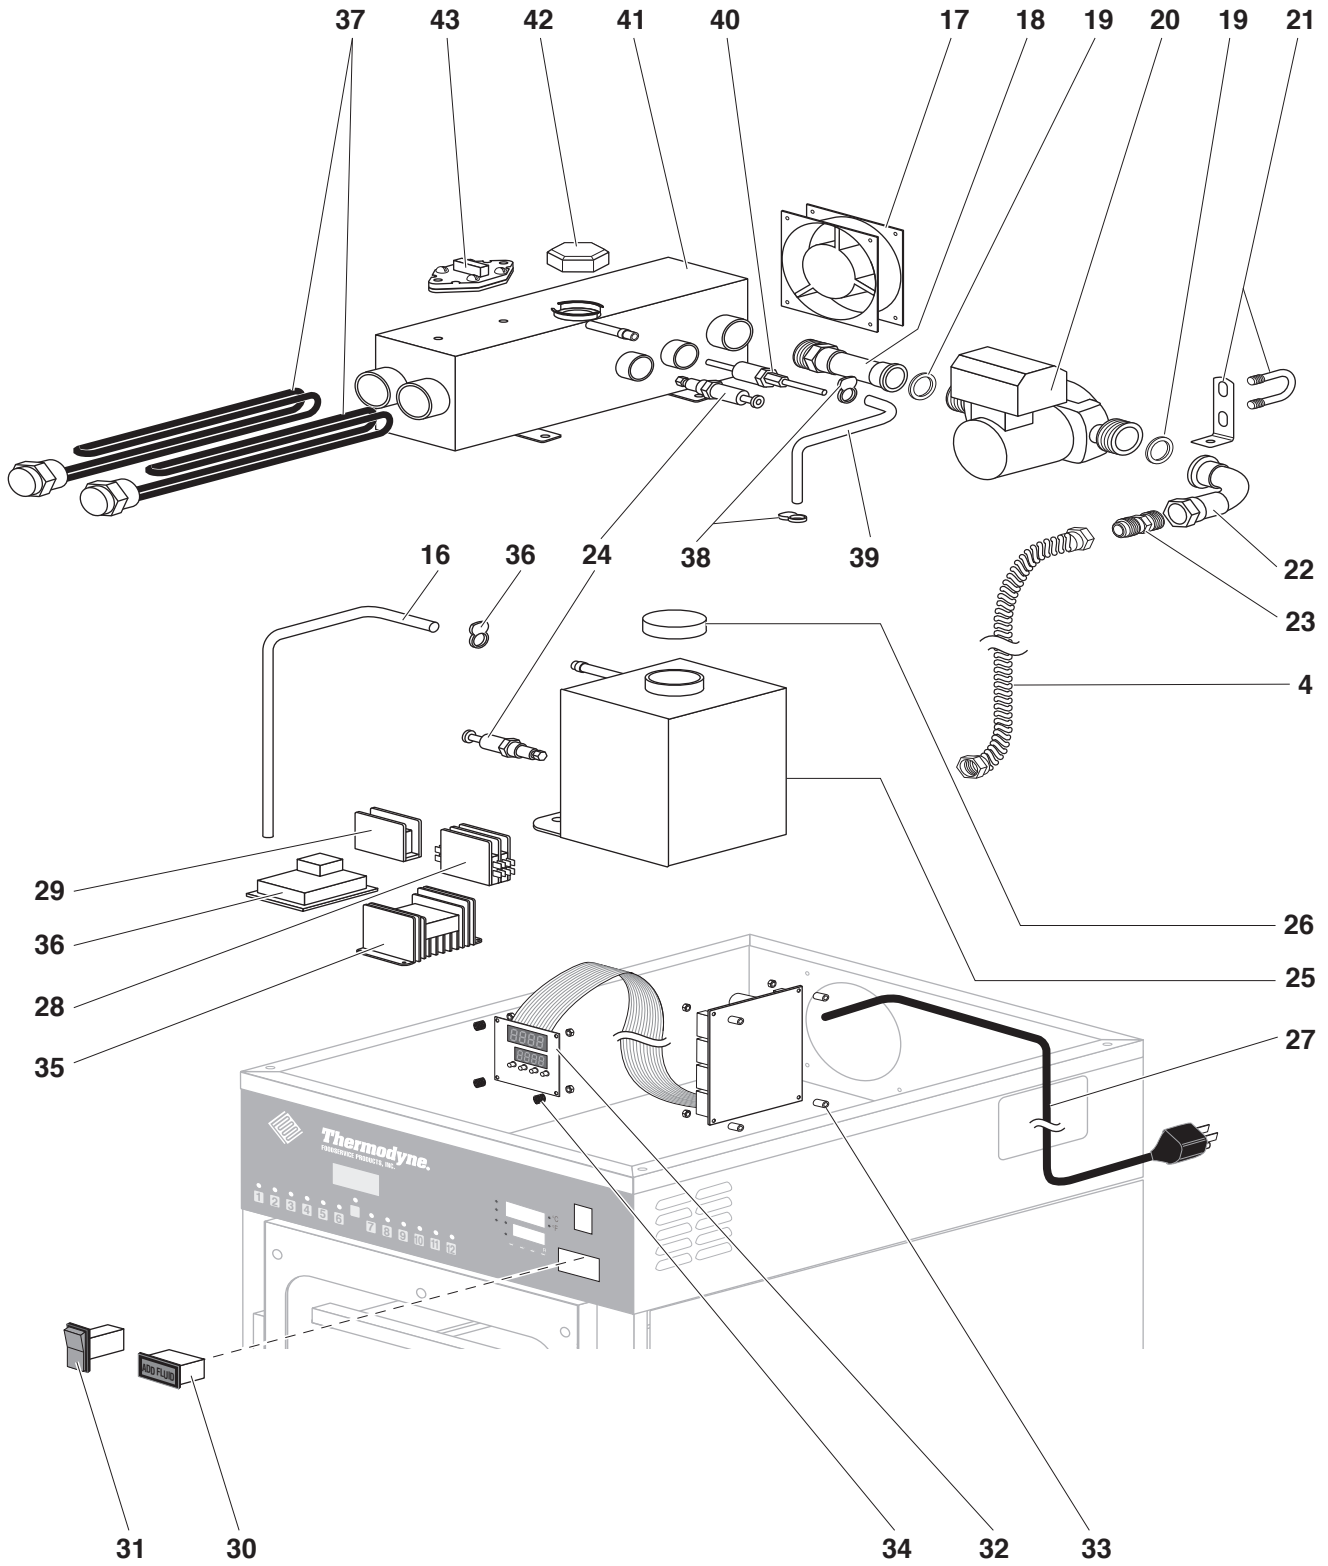

POWER HEAD EXPLODED VIEW

300NDNL Power Head Exploded View

DOOR COMPONENTS

ITEM	PART NO.	DESCRIPTION	QTY
44	90485	Lift Off Hinge – CT Style Male & Female as Set	2
45	19240-1 10170-1 1-175-1	200CT Outside Door Skin 300CT Outside Door Skin 700CT Outside Door Skin	1
46	19240-4 90259 90258	200CT Door Gasket 300CT Door Gasket 700CT Door Gasket	1
47	19240-3 90392 90393	200CT Door Glass 300CT Door Glass 700CT Door Glass	1
48	19240-2 10170-2 10175-2	200CT Inside Door Skin 300CT Inside Door Skin 700CT Inside Door Skin	1