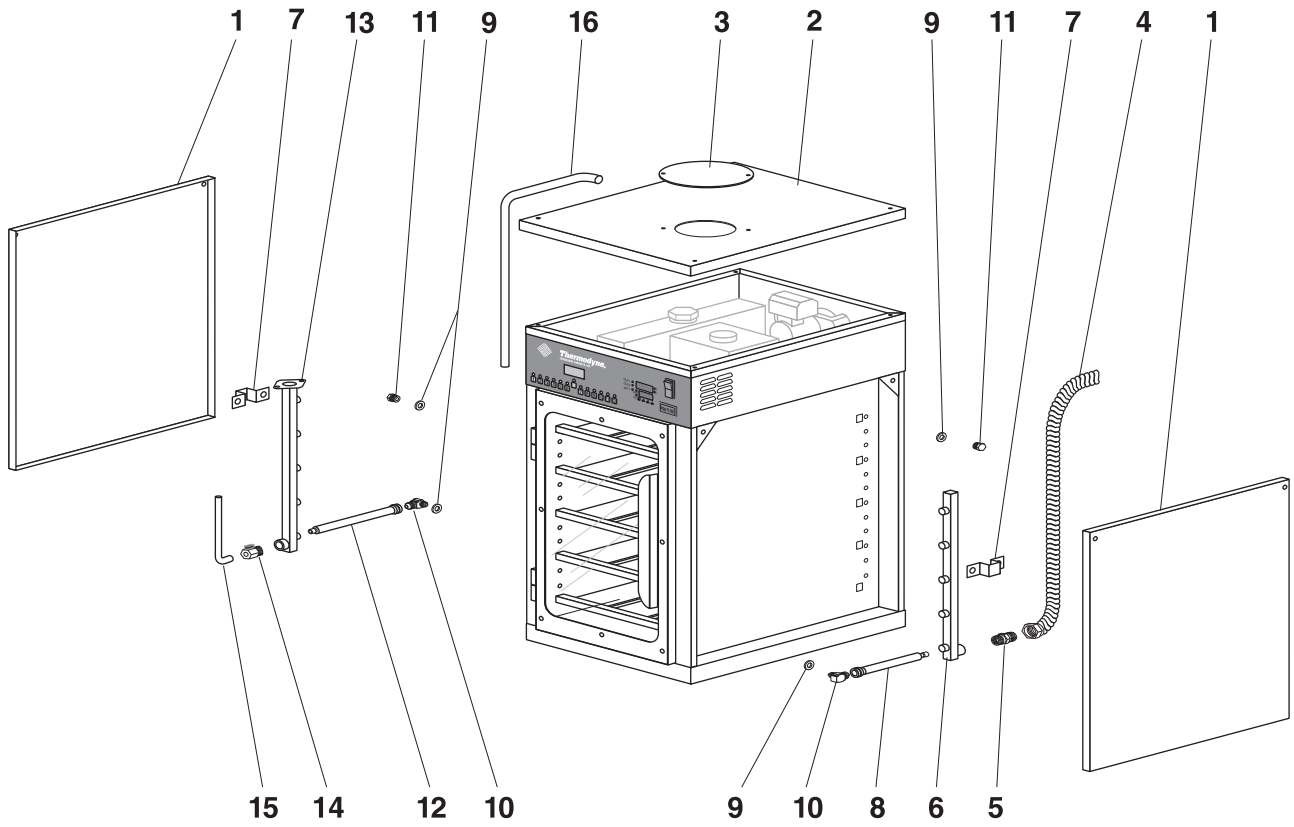

MAIN CABINET EXPLODED VIEW

Exploded View 300CT

POWER HEAD COMPONENTS

ITEM	PART NO.	DESCRIPTION	QTY
17	90656	120VAC Cooling Fan	1
18	90629 90632	Heater Tank to Pump Copper Extension Union Heater Tank to Pump Copper Extension Union – HZ Style with Elbow	1
19	90659	Pump Gasket	2
20	90660	120VAC B&G Pump	1
21	90675	Pump Bracket & U-Bolt`	1
22	90631 90630	Pump to Delivery Line Extension with elbow Pump to Delivery Line Extension without elbow	1
23	90658	3/4 SAE Nipple	1
24	91535	Auburn Fluid Level Probes	2
25	13400	Reservoir Tank	1
26	91140	Reservoir Tank Cap – SS	1
27	91115 90915	120VAC 14/3 Power Cord with Molded Plug - 200/300NDNL/CT/OC & BW SNDNL 120/208-240 10/4 Cord w/ Molded Plug – 250PNDT, 700NDNL/CT 950, 160, 957 & 725NDNL	1
28	90655	120 – 240 VAC Contactor	1
29	90545	Neutral Lug	1
30	91505	120VAC Add Fluid Light	1
31	90136	Illuminated Rocker Switch	1
32	90588	Temperature Controller – B41	1
33	91707	Plastic Spacer	4
34	91709	Spring	4
35	90910	Solid State Relay	1
36	90681	120VAC Float Board	1
37	90830 90831	240VAC, 3500W Heaters 240VAC, 3500W Heaters – 12" PND for 250PNDT	2
38	90178	Black Kwik Clamps for Silicon Hose	3
39	91320	Heater Tank to Reservoir Tank Overflow Tube	1
40	91191	Thermocouple	1
41	12500 42500 12503 28120	Heater Tank (90430 Assembled) Heater Tank – 250PNDT (90431 Assembled) Heater Tank – 300OC (90432 Assembled) Heater Tank – BWSNDNL (90433 Assembled)	1
42	90705	16 PSI Pressure Cap	1
43	90865	Snap Disc	1
Not Shown	91525	Add Fluid Light Cover	1
Not Shown	90316	Thermocouple Compression Fitting	1
Not Shown	90395	Heat Transfer Fluid	A/R