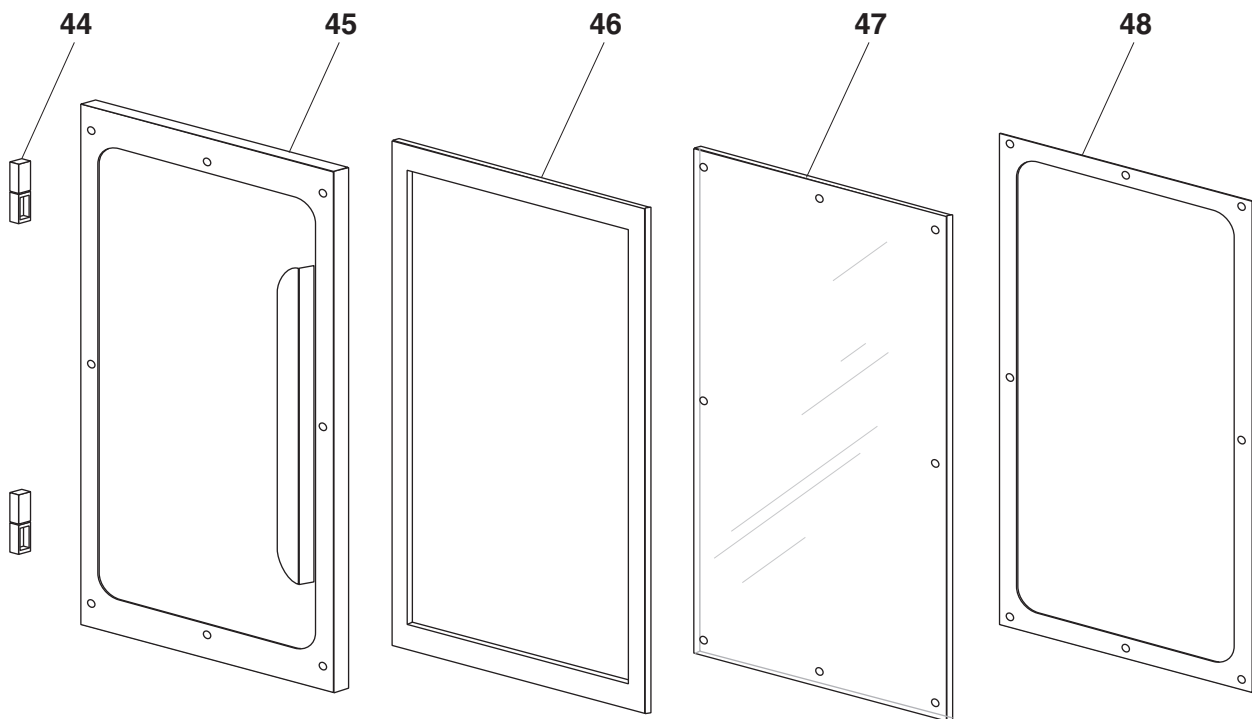

POWER HEAD EXPLODED VIEW

300NDNL Power Head Exploded View

DOOR COMPONENTS

ITEM	PART NO.	DESCRIPTION	QTY
44	90485	Lift Off Hinge – CT Style Male & Female as Set	2
45	19240-1 10170-1 1-175-1	200CT Outside Door Skin 300CT Outside Door Skin 700CT Outside Door Skin	1
46	19240-4 90259 90258	200CT Door Gasket 300CT Door Gasket 700CT Door Gasket	1
47	19240-3 90392 90393	200CT Door Glass 300CT Door Glass 700CT Door Glass	1
48	19240-2 10170-2 10175-2	200CT Inside Door Skin 300CT Inside Door Skin 700CT Inside Door Skin	1