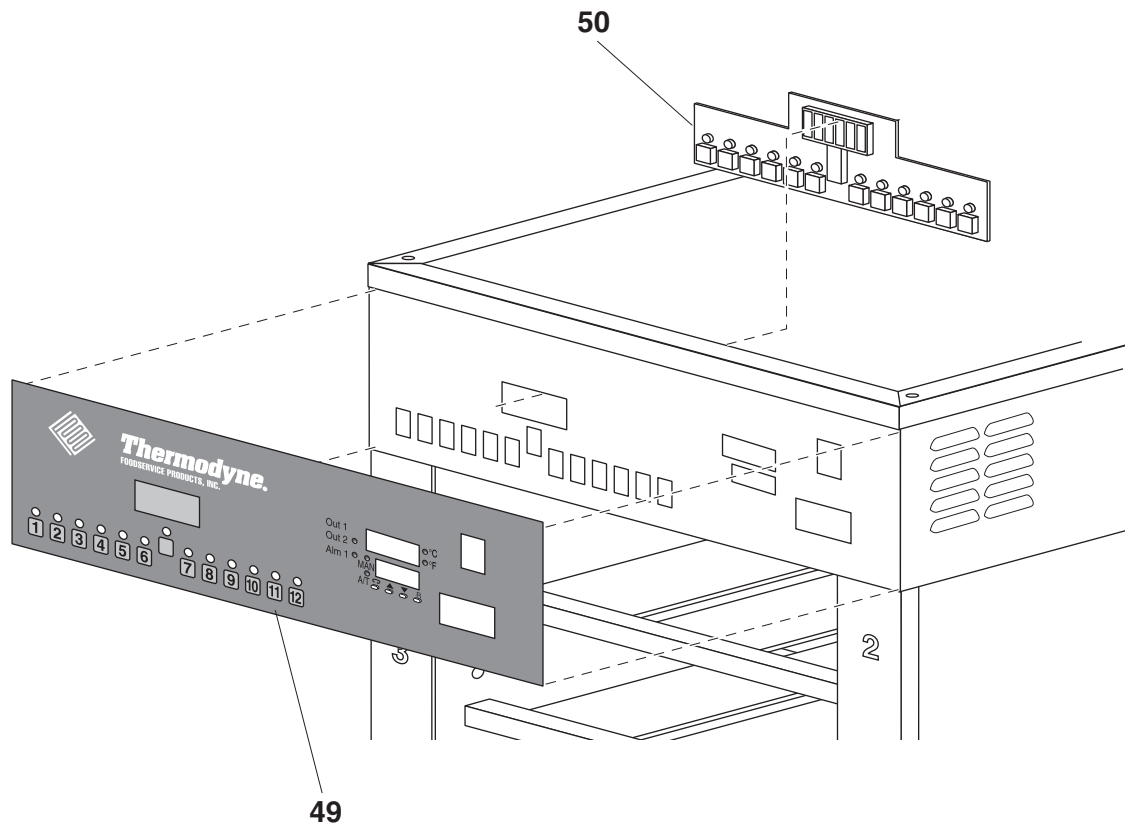

300NDNL – 12-BUTTON CONTROL COMPONENTS

ITEM	PART NO.	DESCRIPTION	QTY
49	90607	12 Button Overlay	1
	90606	Standard NDNL Overlay	
	90603	8 Button Timer Overlay	
50	91198	12 Button Timer (Set)	1
	91199	4x2 (8 Screen Display) Fast Timer (Set)	1
	91201	3x2 (6 Screen Display) Fast Timer (Set)	1

300NDNL 12-Button Control Components