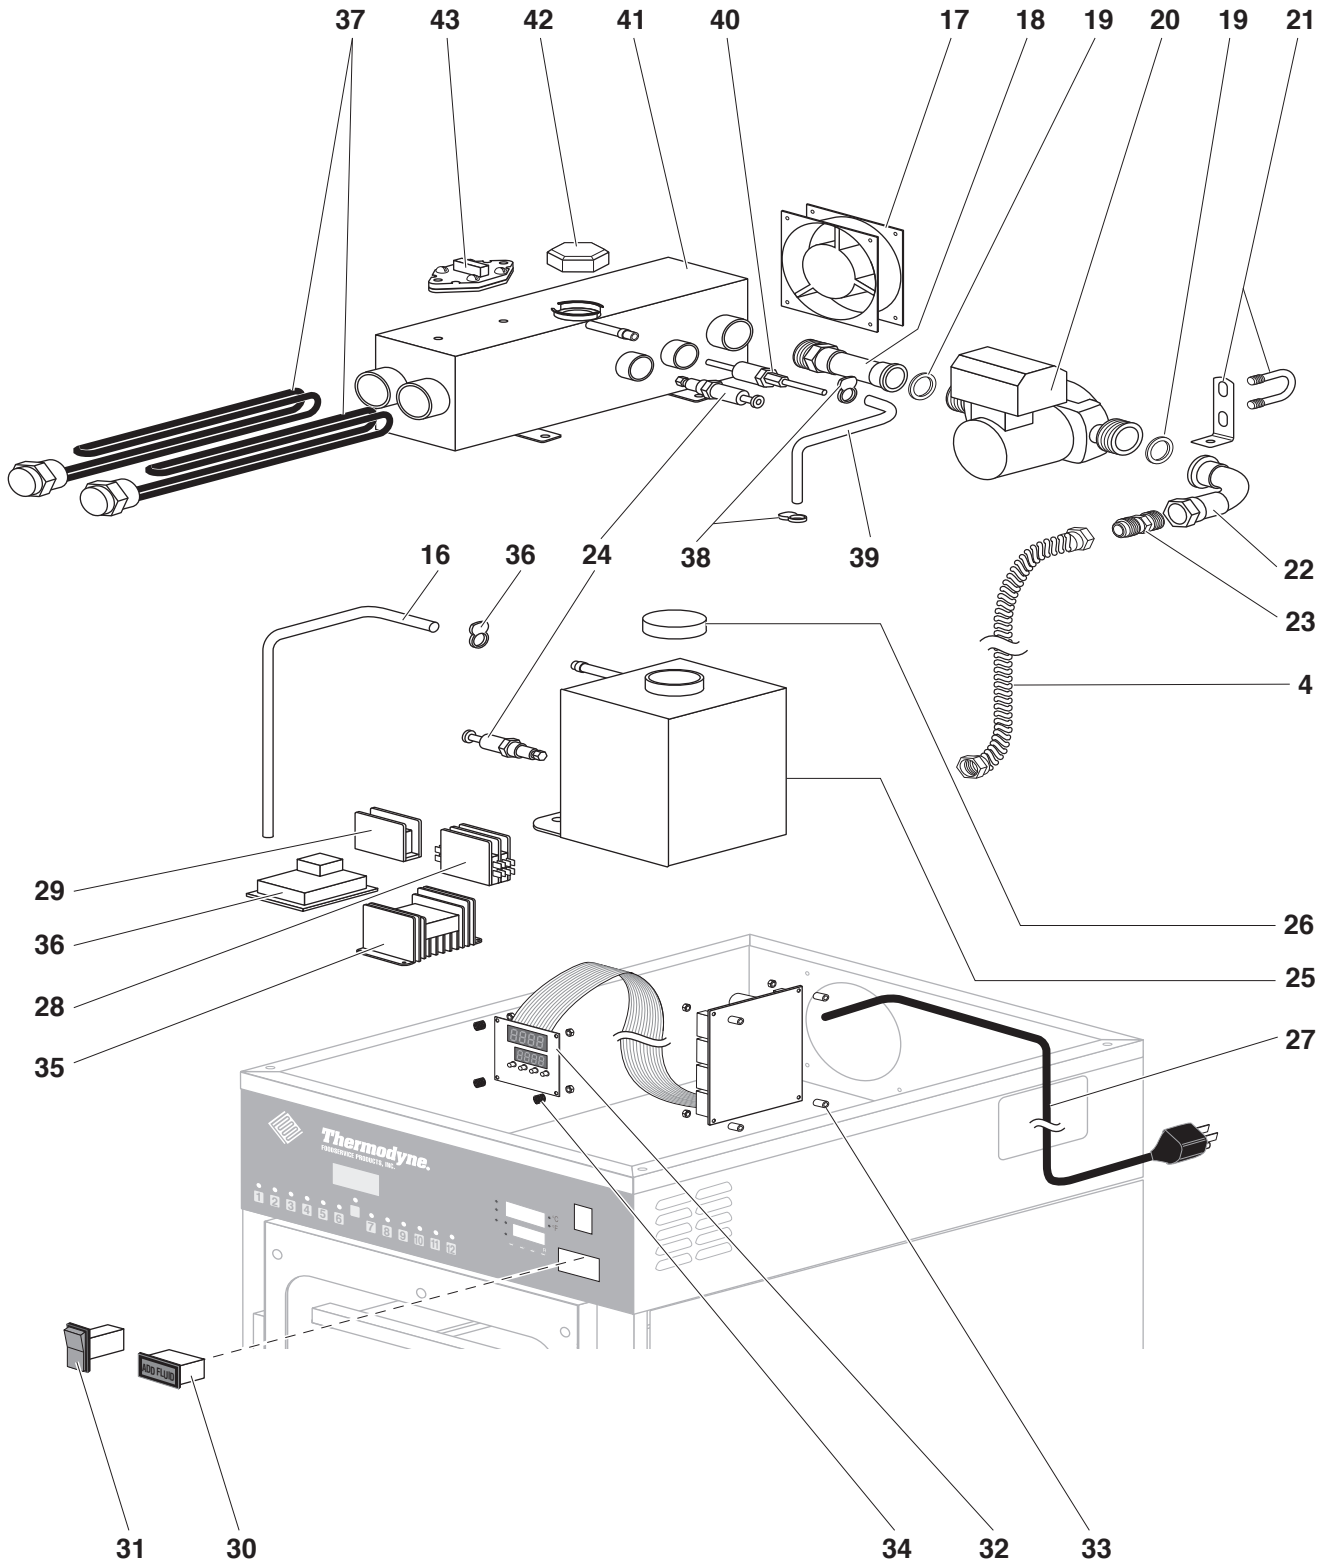

MAIN CABINET EXPLODED VIEW

Exploded View 300CT

POWER HEAD COMPONENTS

ITEM	PART NO.	DESCRIPTION	QTY
17	90872	230VAC Cooling Fan	1
18	90629 90632	Heater Tank to Pump Copper Extension Union Heater Tank to Pump Copper Extension Union	1
19	90659	Pump Gasket	2
20	90670	230VAC 50Hz Pump	1
21	90675	Pump Bracket & U-Bolt`	1
22	90631 90630	Pump to Delivery Line Extension with elbow Pump to Delivery Line Extension without elbow	1
23	90658	3/4 SAE Nipple	1
24	91535	Auburn Fluid Level Probes	2
25	13400	Reservoir Tank	1
26	91140	Reservoir Tank Cap – SS	1
27	91120	230VAC 14/3 Power Cord with Molded Plug	1
28	91158	240 – 240VAC Contactor	1
29	90295	Electrical Filter	1
30	91510	230VAC Add Fluid Light	1
31	90780	Rocker Switch	1
32	90585 90588	3-Button Controller – 9300 (Pre 2013 Controller) Temperature Controller – B41	1
33	91707	Plastic Spacer	4
34	91709	Spring	4
35	90910	Solid State Relay	1
36	90871	230VAC Float Board	1
37	90810	120VAC 1500W Heaters	2
38	90178	Black Kwik Clamps for Silicon Hose	3
39	90167	Heater Tank to Reservoir Tank Overflow Tube	1
40	91191	Thermocouple	1
41	12500 42500 12503 28120	Heater Tank (90434 Assembled) Heater Tank – 250PNDT (90431 Assembled) Heater Tank – 300OC (90432 Assembled) Heater Tank – BWSNDNL (90433 Assembled)	1
42	90705	16 PSI Pressure Cap	1
43	90865	Snap Disc	1
Not Shown	91525	Add Fluid Light Cover	1
Not Shown	90316	Thermocouple Compression Fitting	1
Not Shown	90395	Heat Transfer Fluid	A/R

POWER HEAD EXPLODED VIEW

300NDNL Power Head Exploded View

DOOR COMPONENTS

ITEM	PART NO.	DESCRIPTION	QTY
44	90485	Lift Off Hinge – CT Style Male & Female as Set	2
45	19240-1 10170-1 1-175-1	200CT Outside Door Skin 300CT Outside Door Skin 700CT Outside Door Skin	1
46	19240-4 90259 90258	200CT Door Gasket 300CT Door Gasket 700CT Door Gasket	1
47	19240-3 90392 90393	200CT Door Glass 300CT Door Glass 700CT Door Glass	1
48	19240-2 10170-2 10175-2	200CT Inside Door Skin 300CT Inside Door Skin 700CT Inside Door Skin	1