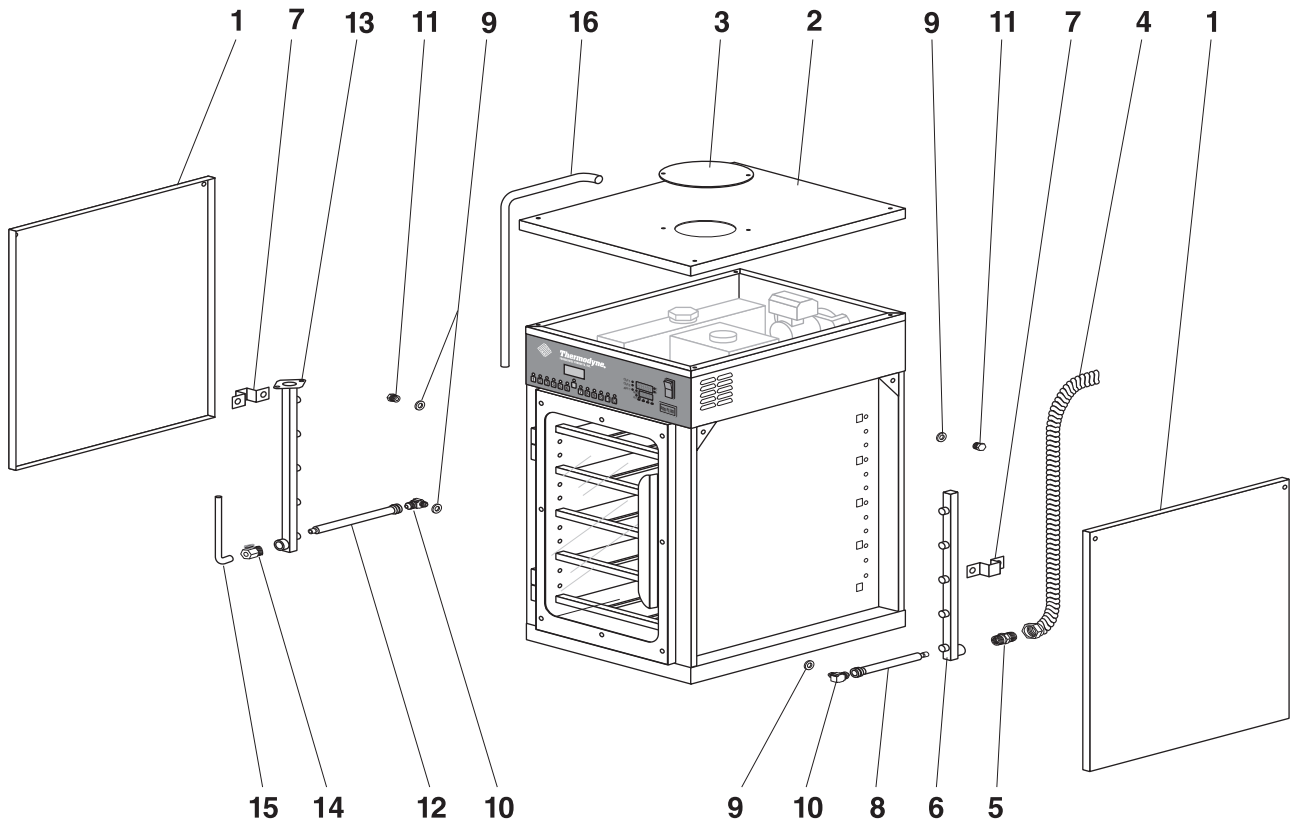

MAIN CABINET EXPLODED VIEW

Exploded View 300CT

POWER HEAD COMPONENTS

ITEM	PART NO.	DESCRIPTION	QTY
17	90872	230VAC Cooling Fan	1
18	90629 90632	Heater Tank to Pump Copper Extension Union Heater Tank to Pump Copper Extension Union	1
19	90659	Pump Gasket	2
20	90670	230VAC 50Hz Pump	1
21	90675	Pump Bracket & U-Bolt`	1
22	90631 90630	Pump to Delivery Line Extension with elbow Pump to Delivery Line Extension without elbow	1
23	90658	3/4 SAE Nipple	1
24	91535	Auburn Fluid Level Probes	2
25	13400	Reservoir Tank	1
26	91140	Reservoir Tank Cap – SS	1
27	91120	230VAC 14/3 Power Cord with Molded Plug	1
28	91158	240 – 240VAC Contactor	1
29	90295	Electrical Filter	1
30	91510	230VAC Add Fluid Light	1
31	90780	Rocker Switch	1
32	90585 90588	3-Button Controller – 9300 (Pre 2013 Controller) Temperature Controller – B41	1
33	91707	Plastic Spacer	4
34	91709	Spring	4
35	90910	Solid State Relay	1
36	90871	230VAC Float Board	1
37	90810	120VAC 1500W Heaters	2
38	90178	Black Kwik Clamps for Silicon Hose	3
39	90167	Heater Tank to Reservoir Tank Overflow Tube	1
40	91191	Thermocouple	1
41	12500 42500 12503 28120	Heater Tank (90434 Assembled) Heater Tank – 250PNDT (90431 Assembled) Heater Tank – 300OC (90432 Assembled) Heater Tank – BWSNDNL (90433 Assembled)	1
42	90705	16 PSI Pressure Cap	1
43	90865	Snap Disc	1
Not Shown	91525	Add Fluid Light Cover	1
Not Shown	90316	Thermocouple Compression Fitting	1
Not Shown	90395	Heat Transfer Fluid	A/R

POWER HEAD EXPLODED VIEW

300NDNL Power Head Exploded View

DOOR COMPONENTS

ITEM	PART NO.	DESCRIPTION	QTY
44	90485	Lift Off Hinge – CT Style Male & Female as Set	2
45	19240-1 10170-1 1-175-1	200CT Outside Door Skin 300CT Outside Door Skin 700CT Outside Door Skin	1
46	19240-4 90259 90258	200CT Door Gasket 300CT Door Gasket 700CT Door Gasket	1
47	19240-3 90392 90393	200CT Door Glass 300CT Door Glass 700CT Door Glass	1
48	19240-2 10170-2 10175-2	200CT Inside Door Skin 300CT Inside Door Skin 700CT Inside Door Skin	1