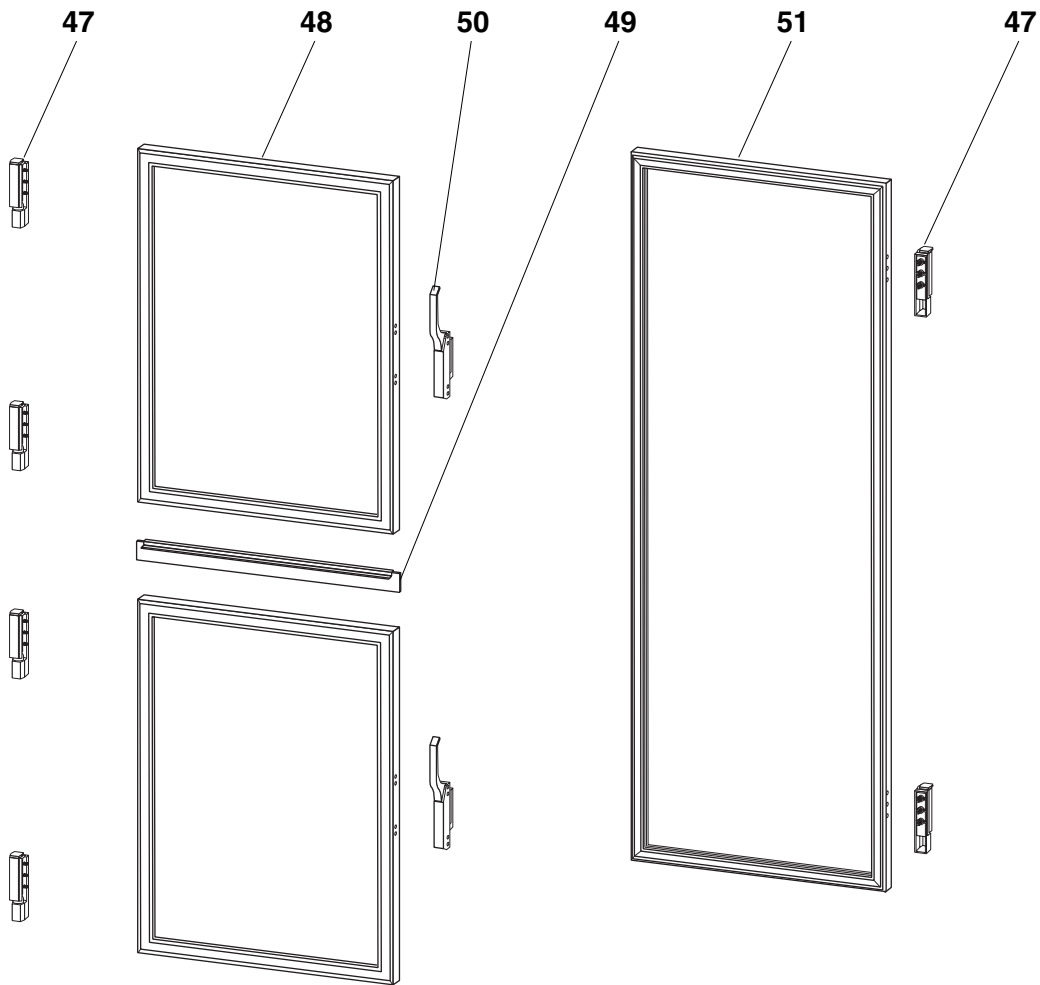

G MODEL DOOR COMPONENTS

ITEM	PART NO.	DESCRIPTION	QTY
47	90285	Door Hinge Bracket, Cover and Plate	A/R
48	90237	Half Size Anthony Door – 1200 & 1900G	2
49	90287	Door Sweep – 1200 & 1900G	1
50	90425	Door Handle w/Latch -	A/R
51	90296	Full Size Anthony Glass Door – 1300G	A/R
	90243	Full Size Anthony Door – 1900G	

G Model Door Components