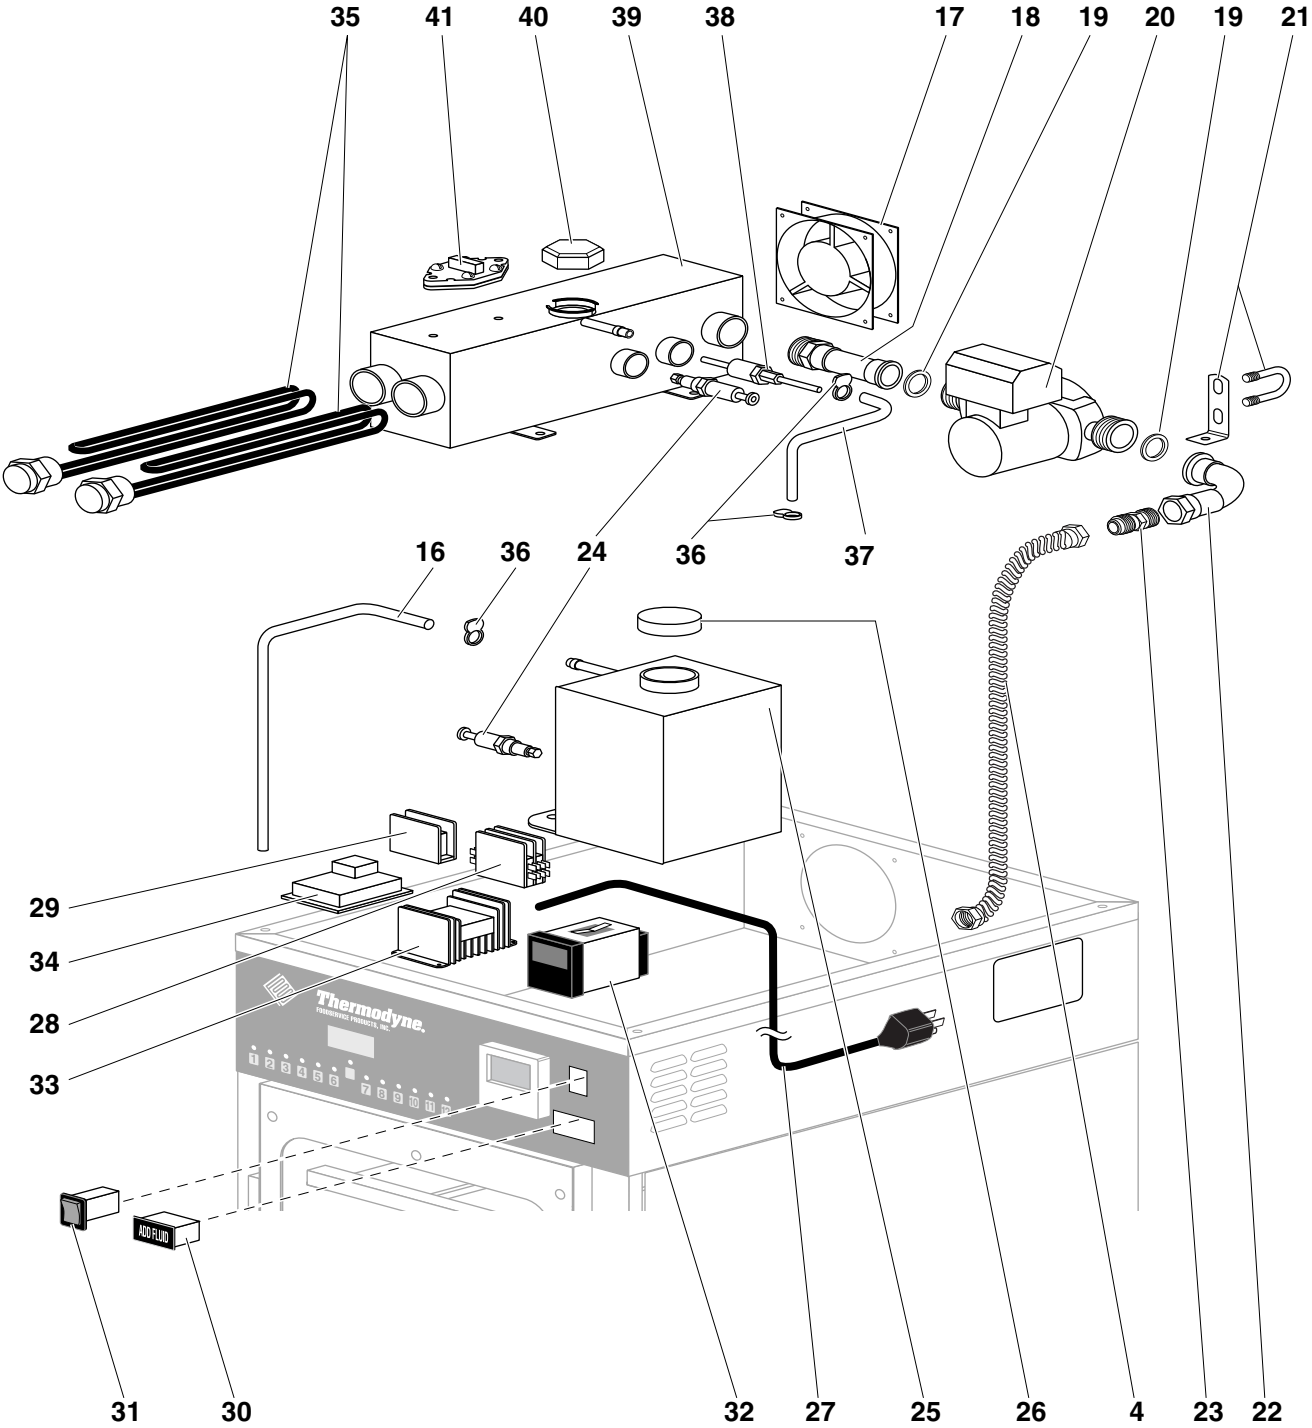

POWER HEAD EXPLODED VIEW

Power Head Exploded View (Model 300 shown)

CT, DW & P MODEL DOOR COMPONENTS

ITEM	PART NO.	DESCRIPTION	QTY
42	90485	Lift Off Hinge – CT Style Male & Female as Set	A/R
43	29240-1 21230-1 69344-1 69345-1 69242-1 69243-1	Outside Door Skin – 1200 & 1900DW Outside Door Skin – 2100DW Top Outside Door Skin – 3000P Bottom Outside Door Skin – 3000P Top Outside Door Skin – 6000P Bottom Outside Door Skin – 6000P	A/R
44	90261 90262 90263	Door Gasket – 1200 & 1900DW Door Gasket – 3000 & 6000P Door Gasket – 2100DW	A/R
45	90385 90386 90387 90388 90389 90393	Door Glass – 1200 & 1900DW Top Door Glass – 3000P Bottom Door Glass – 3000P Top Door Glass – 6000P Bottom Door Glass – 6000P Door Glass – 700CT & 1200DW	A/R
46	19240-2 21230-2 69344-2 69345-2 69242-2 69243-2	Inside Door Skin – 1200 & 1900DW Inside Door Skin – 2100DW Top Inside Door Skin – 3000P Bottom Inside Door Skin – 3000P Top Inside Door Skin – 6000P Bottom Inside Door Skin – 6000P	A/R