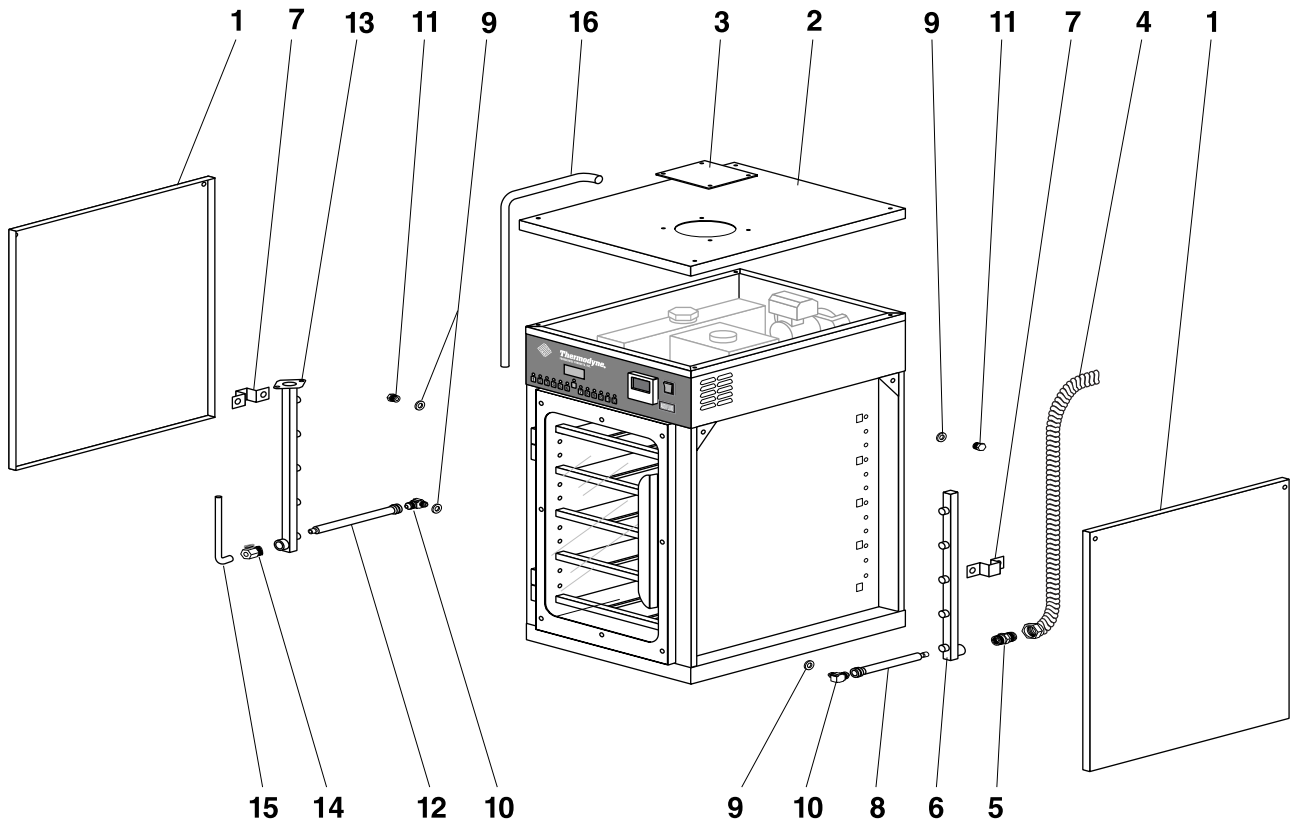

MAIN CABINET EXPLODED VIEW

Exploded View (Model 300 shown)

POWER HEAD COMPONENTS

ITEM	PART NO.	DESCRIPTION	QTY
17	90656	120 VAC Cooling Fan	1
	90872	230 VAC Cooling Fan – 3000 & 6000P	
18	90629	Heater Tank to Pump Copper Extension Union	1
	90632	Heater Tank to Pump Copper Extension Union – 300OC	
19	90659	Pump Gasket	2
20	90660	120 VAC B&G Pump	1
	90665	240 VAC 60 Hz B & G Pump – 3000 & 6000P	
21	90675	Pump Bracket & U-Bolt`	1
22	90631	Pump to Delivery Line Extension with 90° Union – 3000P	1
	*90630	Pump to Delivery Line Extension with 90° Union – 300OC	
23	90630	Pump To Delivery Line Nipple – No Elbow	1
	90631	Pump To Delivery Line Nipple – With Elbow	
24	91535	Auburn Fluid Level Probes	2
25	13400	Reservoir Tank	1
26	91140	Reservoir Tank Cap – SS	1
27	90915	120/208-240 VAC 10/4 Cord w/ Molded Plug – 1200, 1300 & 1900G, 1200, 1900 & 2100DW	1
	91122	208-240 VAC 8/3 Cord w/ Molded Plug – 3000 & 6000P	
28	90655	120 – 240 VAC Contactor	1
	90665	120 – 240 VAC Contactor – 1200, 1300 & 1900G, 1200, 1900 & 2100DW	
	91158	240 – 240 VAC Contactor – 3000 & 6000P	
29	90545	Neutral Lug	1
30	91505	120 VAC Add Fluid Light – 1200 & 1300G	1
	91510	240 VAC Add Fluid Light – 3000 & 6000P	
31	90136	Illuminated Rocker Switch	1
	90780	Universal Rocker Switch – 3000 & 6000P	
32	90585	Temperature Controller	1
33	90910	Solid State Relay	1
34	90681	120VAC Float Board	1
	90871	210 VAC Float Board – 3000 & 6000P	
35	90830	240VAC, 3500W Heaters	A/R
36	90178	Black Kwik Clamps for Silicon Hose	3
37	90325	Heater Tank to Reservoir Tank Overflow Tube	1
38	91191	Thermocouple	1
39	12500	Heater Tank	1
	12502	Heater Tank – 6000P	
	12503	Heater Tank – 300OC	
40	90705	16 PSI Pressure Cap	1
41	90865	Snap Disc	1
Not Shown	91525	Add Fluid Light Cover	1
Not Shown	90316	Thermocouple Compression Fitting	1
Not Shown	90395	Heat Transfer Fluid	A/R

*When ordering 90630 specify Straight or 90° Union.