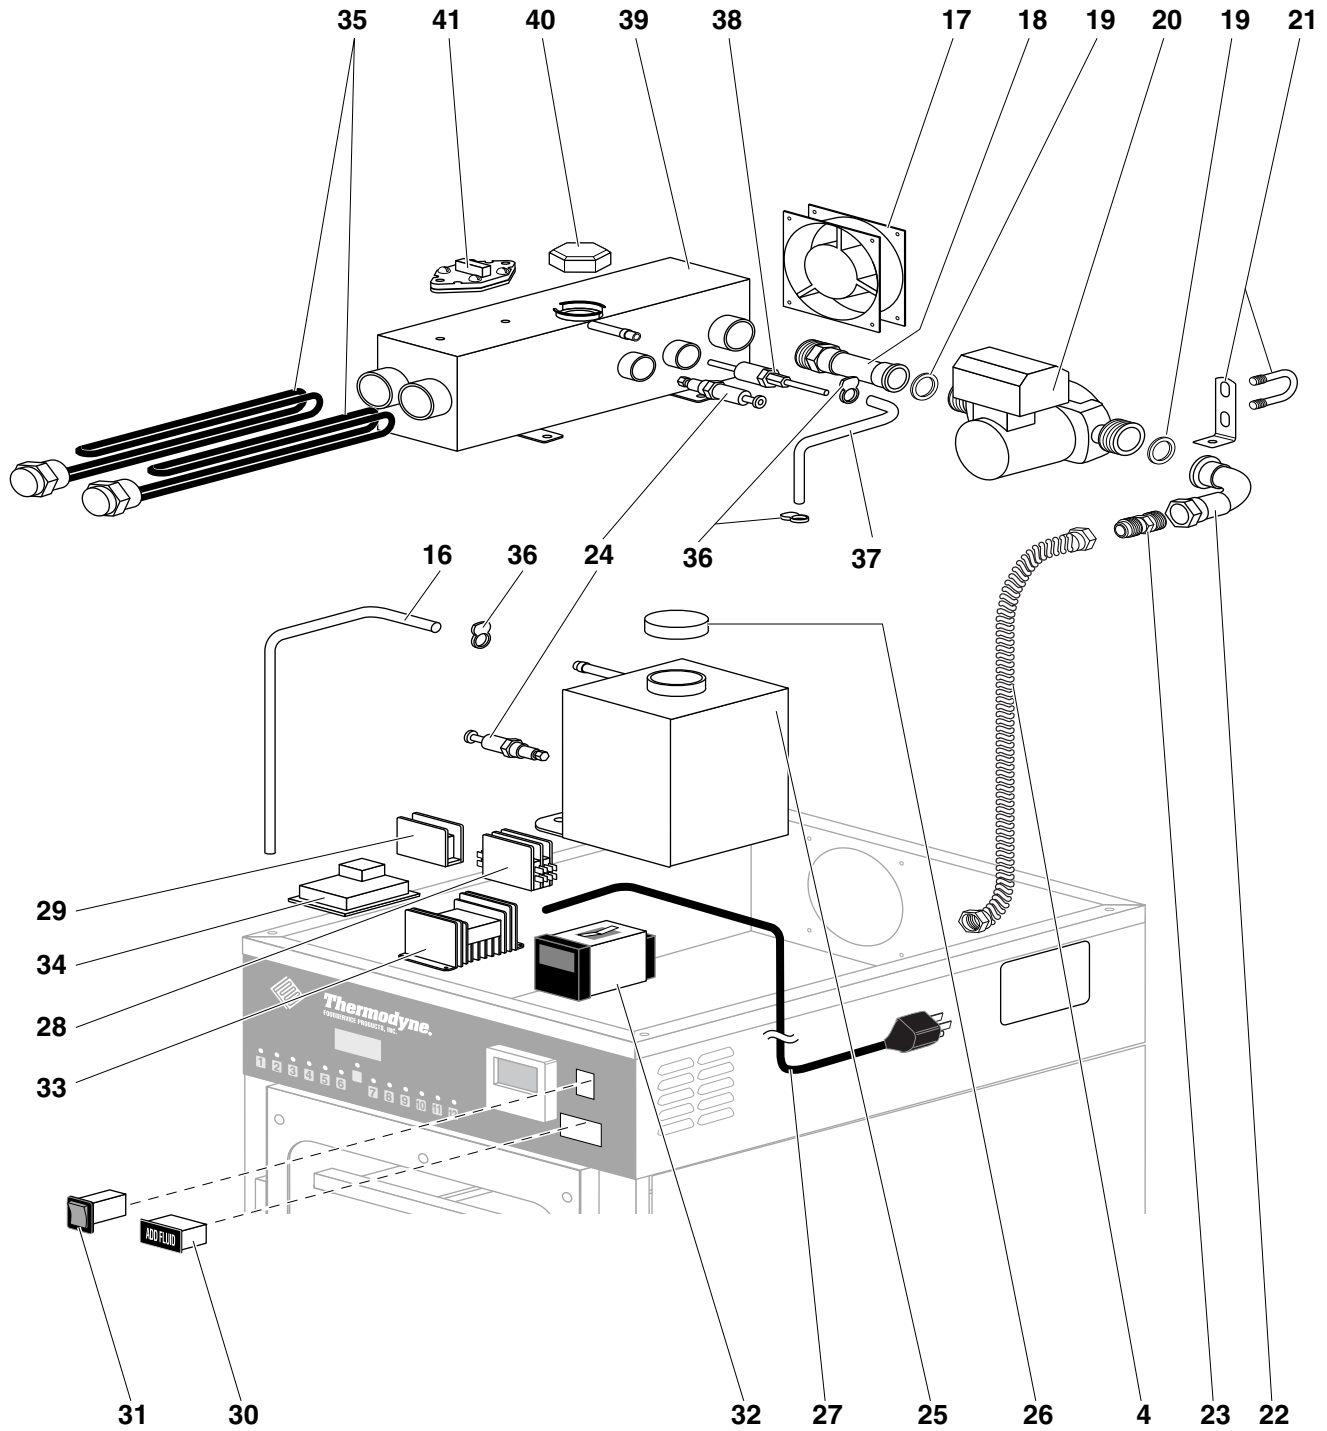

POWER HEAD EXPLODED VIEW

300NDNL Power Head Exploded View

DOOR COMPONENTS

ITEM	PART NO.	DESCRIPTION	QTY
42	90485	Lift Off Hinge – CT Style Male & Female as Set	2
43	19240-1 10170-1 1-175-1	200CT Outside Door Skin 300CT Outside Door Skin 700CT Outside Door Skin	1
44	19240-4 90259 90258	200CT Door Gasket 300CT Door Gasket 700CT Door Gasket	1
45	19240-3 90392 90393	200CT Door Glass 300CT Door Glass 700CT Door Glass	1
46	19240-2 10170-2 10175-2	200CT Inside Door Skin 300CT Inside Door Skin 700CT Inside Door Skin	1