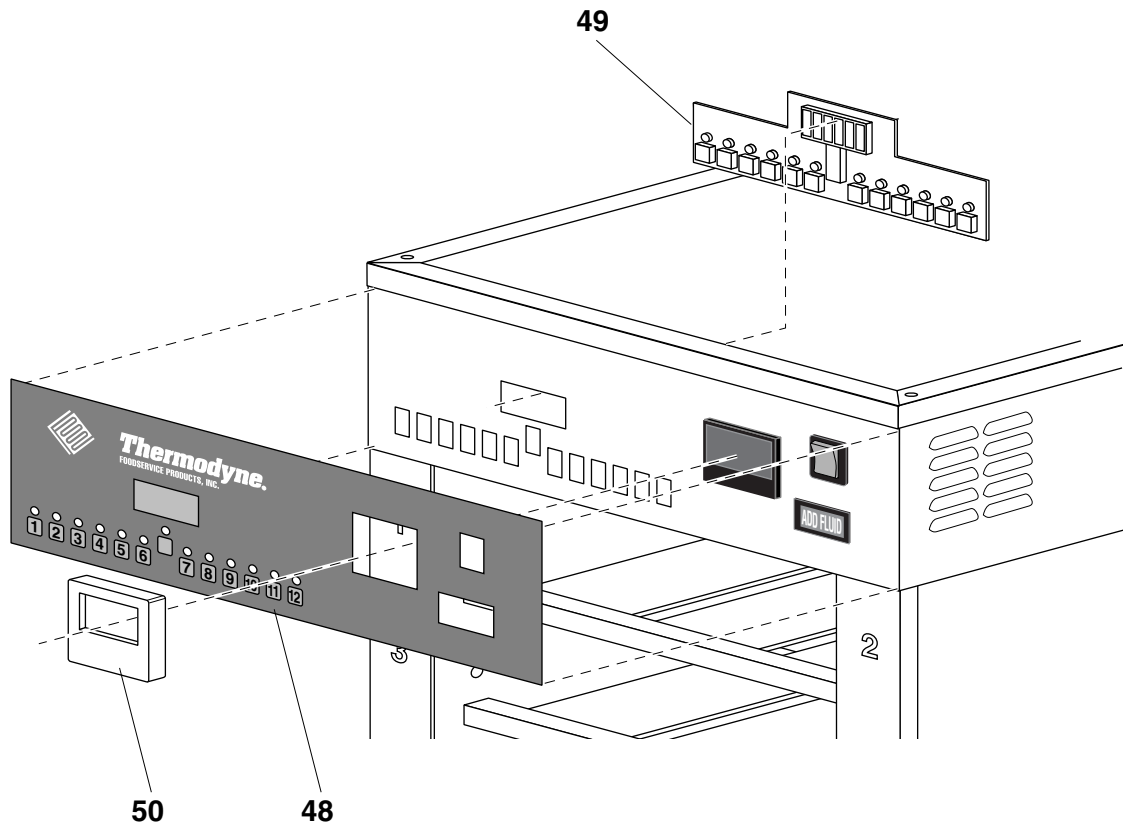

300NDNL – 12-BUTTON CONTROL COMPONENTS

ITEM	PART NO.	DESCRIPTION	QTY
48	90607	12 Button Overlay	1
	90606	Standard NDNL Overlay	1
49	91198	12 Button Timer (Set)	1
50	90584	Controller Cover – Optional	1
	90193	Mask, Controller cover with Hole	1

300NDNL 12-Button Control Components