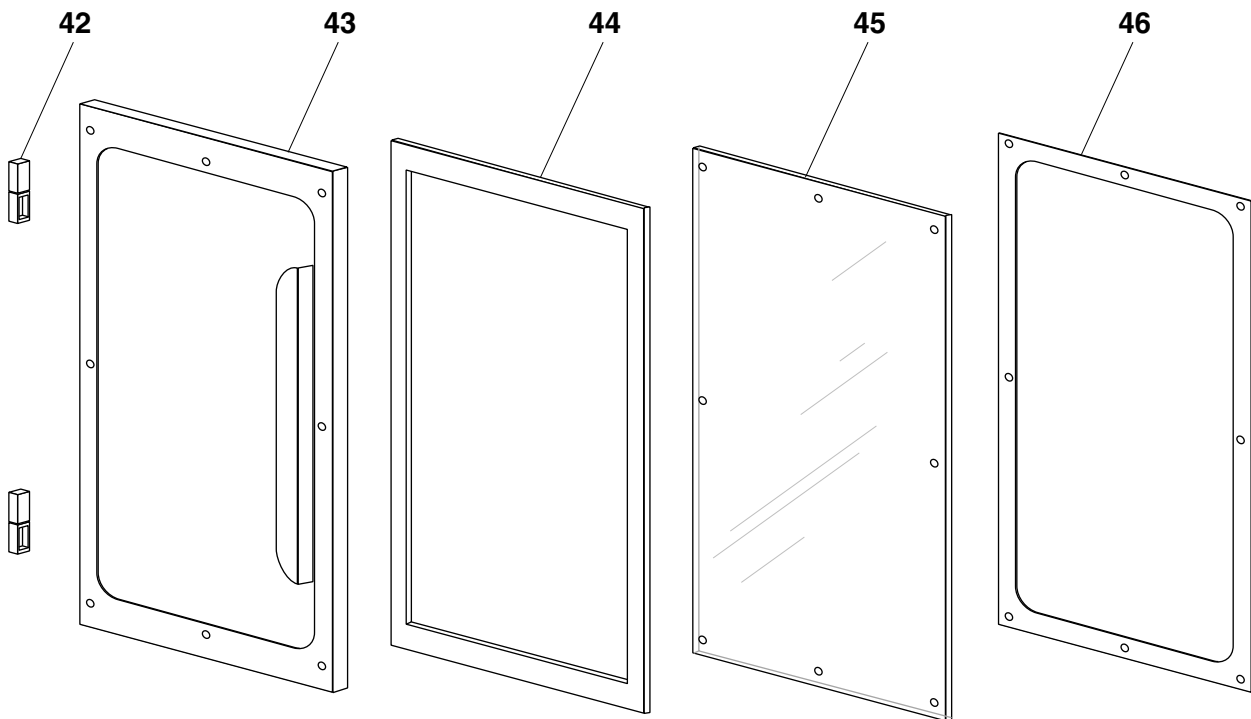

POWER HEAD EXPLODED VIEW

300NDNL Power Head Exploded View

DOOR COMPONENTS

ITEM	PART NO.	DESCRIPTION	QTY
42	90485	Lift Off Hinge – CT Style Male & Female as Set	2
43	19240-1 10170-1 1-175-1	200CT Outside Door Skin 300CT Outside Door Skin 700CT Outside Door Skin	1
44	19240-4 90259 90258	200CT Door Gasket 300CT Door Gasket 700CT Door Gasket	1
45	19240-3 90392 90393	200CT Door Glass 300CT Door Glass 700CT Door Glass	1
46	19240-2 10170-2 10175-2	200CT Inside Door Skin 300CT Inside Door Skin 700CT Inside Door Skin	1