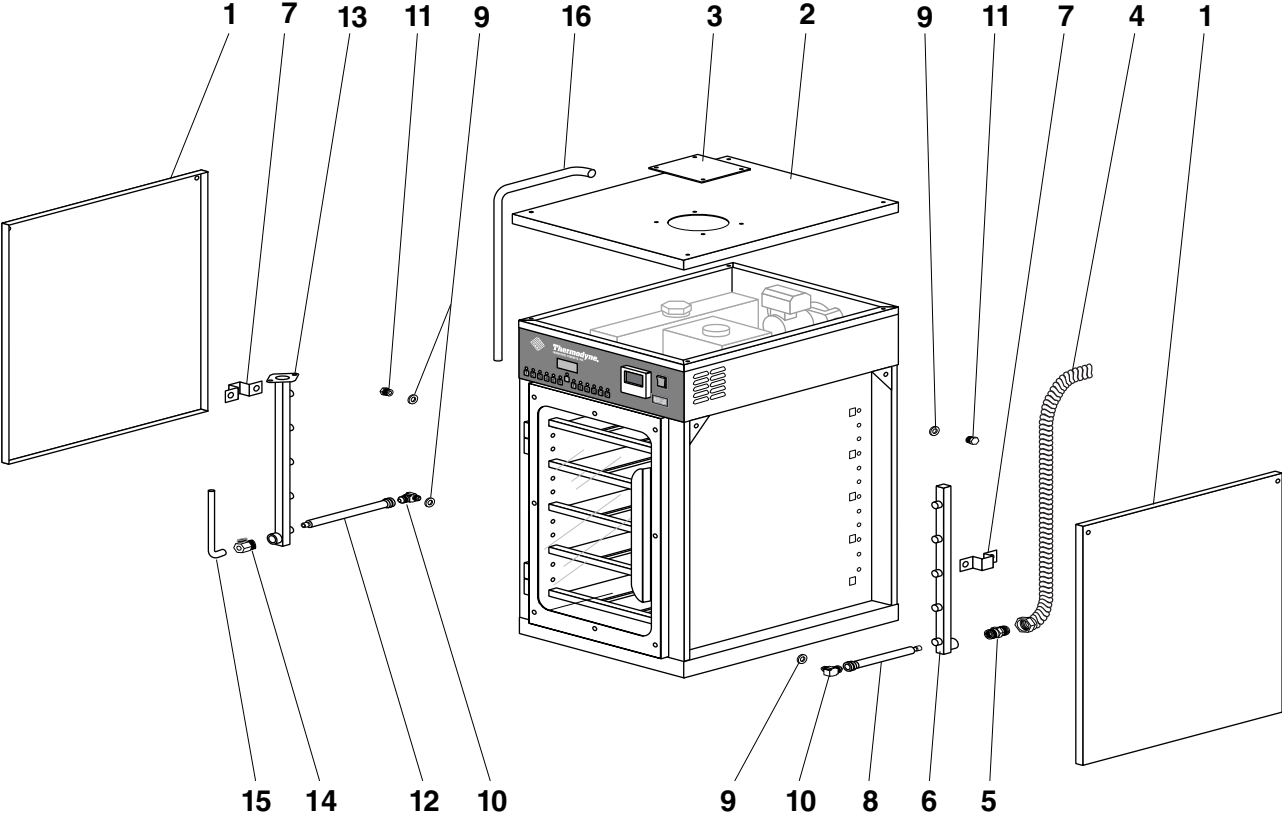

MAIN CABINET EXPLODED VIEW

Exploded View 300CT

POWER HEAD COMPONENTS

ITEM	PART NO.	DESCRIPTION	QTY
17	90656	120VAC Cooling Fan	1
18	90629 90632	Heater Tank to Pump Copper Extension Union Heater Tank to Pump Copper Extension Union – HZ Style with Elbow	1
19	90659	Pump Gasket	2
20	90660	120VAC B&G Pump	1
21	90675	Pump Bracket & U-Bolt`	1
22	90631 90630	Pump to Delivery Line Extension with elbow Pump to Delivery Line Extension without elbow	1
23	90658	1/4 SAE Nipple	1
24	91535	Auburn Fluid Level Probes	2
25	13400	Reservoir Tank	1
26	91140	Reservoir Tank Cap – SS	1
27	90220 90915	120VAC 14/3 Power Cord with Molded Plug - 200/300NDNL/CT/OC & BW3SNDNL 120/208-240 10/4 Cord w/ Molded Plug – 250PNDT, 700NDNL/CT 950, 160, 957 & 725NDNL	1
28	90965	120 – 240 VAC Contactor	1
29	90545	Neutral Lug	1
30	91505	120VAC Add Fluid Light	1
31	90136	Illuminated Rocker Switch	1
32	90585	Temperature Controller	1
33	90860	Solid State Relay	1
34	90681	120VAC Float Board	1
35	90830 90831	240VAC, 3500W Heaters 240VAC, 3500W Heaters – 12 PND for 250PNDT	2
36	90148	Black Kwik Clamps for Silicon Hose	3
37	90325	Heater Tank to Reservoir Tank Overflow Tube	1
38	91191	Thermocouple	1
39	12500 42500 12503 28120	Heater Tank (90430 Assembled) Heater Tank – 250PNDT (90431 Assembled) Heater Tank – 300OC (90432 Assembled) Heater Tank – BW3SNDNL (90433 Assembled)	1
40	90705	16 PSI Pressure Cap	1
41	90595	Snap Disc	1
Not Shown	91525	Add Fluid Light Cover	1
Not Shown	90316	Thermocouple Compression Fitting	1
Not Shown	90395	Heat Transfer Fluid	A/R